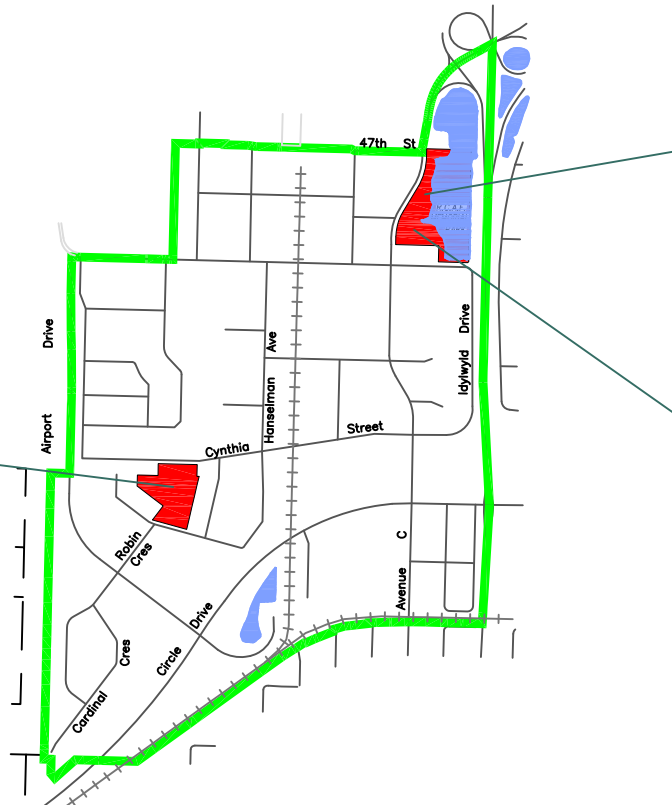

AIRPORT BUSINESS AREA

BASIC INFORMATION		SPORTING FACILITIES					SEASONAL ACTIVITIES				PLAY			FITNESS		AMENITIES		
		BALL DIAMONDS	BASKETBALL	SKATEBOARD	SOCCER	TENNIS	VOLLEYBALL	POOLS		RINKS		PLAYGROUND	HORSESHOES	TOBOGGAN HILL	RUNNING TRACK			WALKING PATHS
PARK NAME	ADDRESS						SPRAY	SWIMMING	INDOOR	OUTDOOR							ADDITIONAL	SPECIAL FEATURES
Larkhaven Park	211 Robin Crescent																	
R.C.A.F. Memorial Park	2502 Avenue C North																Benches, Picnic Sites	Stormwater Lake, Monument

Larkhaven Park

R.C.A.F. Memorial Park

1. Groups wishing to use Sporting Facilities must advance book the location(s) required through City of Saskatoon, Leisure Service Branch, 306-975-3366.
2. When booking any sports field, you will need to have the specific field number for the specific park requested. (i.e. Adelaide Park - ball diamond #1) Maps with field numbers are available at: <http://www.saskatoon.ca/DEPARTMENTS/INFRASTRUCTURE%20SERVICES/parks/parklocationsandamenities.aspx> Click on the park that you are interested in.
3. For information on park amenities or maintenance, please call 306-975-3300.